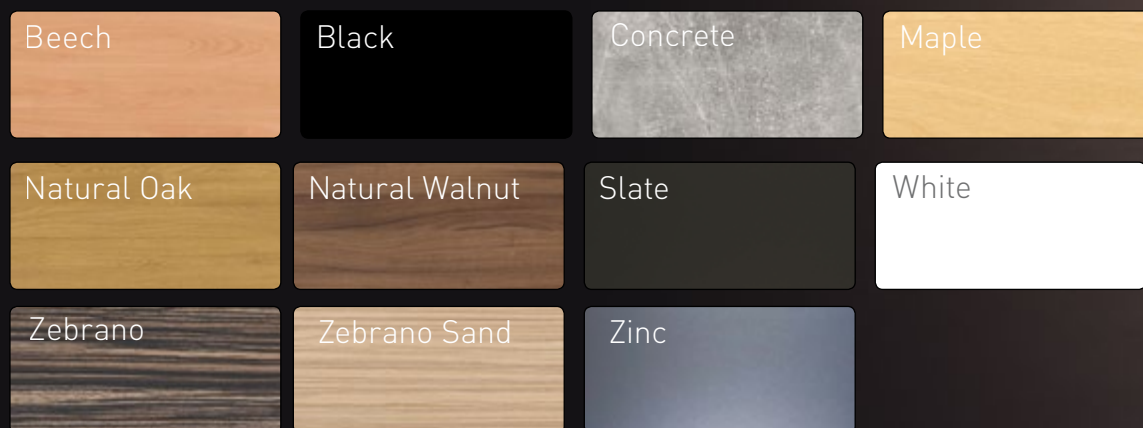

Sit, stand or perch with our contemporary furniture range for social spaces

Poseur height tables in a range of widths and depths for both single and double-sided use.

Choose a single finish or two-tone inner/outer combinations of any of our standard finishes. Most other commercial MFC finishes are available to special order. Edges match the external panel finish, or may be specified in Ply, Black or White to provide an attractive contrast.

Desk-height tables with matching bench seating, plus the option to add a dash of colour and enhanced comfort with generous cushions.

Flush-fitting power, data and USB charging ports are optional.

High

Low

MFC

3D MFC

Veneer

PerfectSense Matt

Additional edge options

Most other commercially available finishes can be supplied to special order. To view larger finish images go to sven.co.uk/finishes

sven.co.uk

© 2019 Sven Christiansen plc